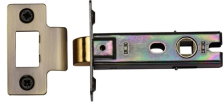

Tubular Latch 3"

YKTL3N-AT

York Tubular Latch 3" Antique Brass finish

Material:

Steel & Metal Alloys

Finish:

Antique Brass

Available Finishes

Polished Brass

Antique Brass

Matt Bronze

Satin Brass

Matt Black

Polished Chrome /
Polished Nickel

Satin Chrome / Nickel
Finish

Matt Black

Product Dimensions (All dimensions are in millimeters unless otherwise indicated)

Case Length	3"	Backset	57
--------------------	----	----------------	----

Useful Information

- Made from Brass and Steel
- Tubular latch for use with lever latch handles and knobs on a plate or a rose.
- Used for internal doors that do not require locking from either side.