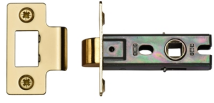

Tubular Latch 2 1/2"

YKTL2N-PB

York Tubular Latch 2 1/2" Polished Brass finish

Material:

Steel & Metal Alloys

Finish:

Polished Brass

Available Finishes

Polished Brass

Antique Brass

Matt Bronze

Satin Brass

Matt Black

Polished Chrome /
Polished Nickel

Satin Chrome / Nickel
Finish

Product Dimensions (All dimensions are in millimeters unless otherwise indicated)

Case Length	2 1/2"	Backset	44
--------------------	--------	----------------	----

Useful Information

- Made from Brass and Steel
- Tubular latch for use with lever latch handles on a plate or a rose.
- Used for internal doors that do not require locking from either side.