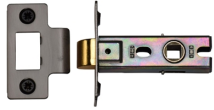

## Tubular Latch 2 1/2"

YKTL2N-MB

York Tubular Latch 2 1/2" Matt Bronze Finish

**Material:**  
Steel & Metal Alloys

**Finish:**  
Matt Bronze

### Available Finishes

Polished Brass

Antique Brass

Matt Bronze

Satin Brass

Matt Black

Polished Chrome /  
Polished Nickel

Satin Chrome / Nickel  
Finish

### Product Dimensions (All dimensions are in millimeters unless otherwise indicated)

**Case Length** 2 1/2" **Backset** 44

### Useful Information

- Made from Brass and Steel
- Tubular latch for use with lever latch handles on a plate or a rose.
- Used for internal doors that do not require locking from either side.