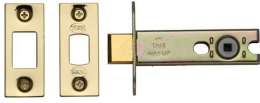

## Tubular Bathroom 4" Deadbolt

YKBDB4-PB

York Architectural Tubular Bathroom Deadbolt Nickel & Brass finish

**Material:**  
Steel & Metal Alloys

**Finish:**  
Polished Brass

### Available Finishes

Polished Brass

Antique Brass

Matt Bronze

Satin Brass

Matt Black

Polished Chrome /  
Polished Nickel

Satin Chrome / Nickel  
Finish

### Product Dimensions (All dimensions are in millimeters unless otherwise indicated)

**Case Length** 4" **Backset** 82