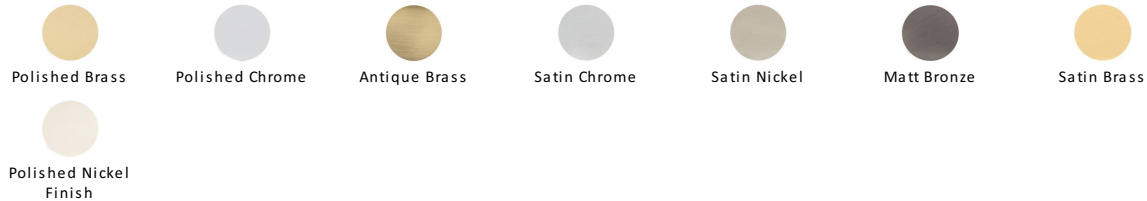

Waldorf Door Handle on Plate

WAL6548-SB

Heritage Brass Door Handle for Euro Profile Plate Waldorf Design Satin Brass finish

Material: Solid Brass	Finish: Satin Brass	Warranty: 10 Year Mechanism

Available Finishes