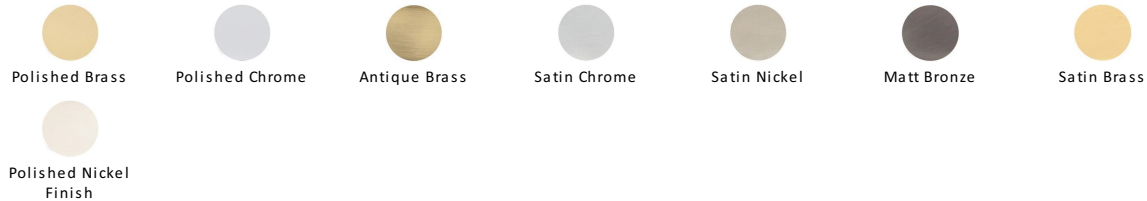

Waldorf Door Handle on Plate

WAL6548-PNF

Heritage Brass Door Handle for Euro Profile Plate Waldorf Design Polished Nickel finish

Material: Solid Brass	Finish: Polished Nickel Finish	Warranty: 10 Year Mechanism

Available Finishes