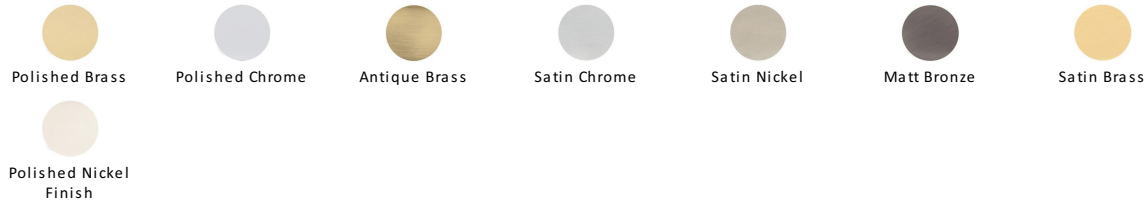

## Waldorf Door Handle on Plate

WAL6548-MB

Heritage Brass Door Handle for Euro Profile Plate Waldorf Design Matt Bronze finish

<b>Material:</b> Solid Brass	<b>Finish:</b> Matt Bronze	<b>Warranty:</b> 10 Year Mechanism
---------------------------------	-------------------------------	---------------------------------------

### Available Finishes

#### Matt Bronze

An aged finish on brass creating a vintage appearance, yet one that also looks outstanding in contemporary schemes. Over a period of time the bronze colour will lighten along any edges and surfaces that are frequently touched and create a naturally aged appearance highlighting frequently touched areas and exposing the brass below.