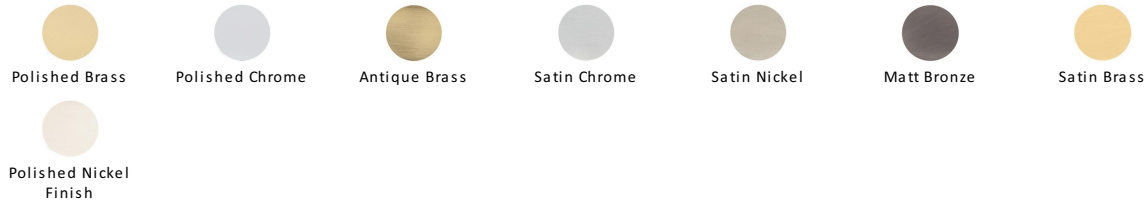

Waldorf Door Handle on Plate

WAL6530-SC

Heritage Brass Door Handle for Bathroom Waldorf Design Satin Chrome finish

Material:
Solid Brass

Finish:
Satin Chrome

Warranty:
10 Year Mechanism

Available Finishes

Available Functions

Product Dimensions (All dimensions are in millimeters unless otherwise indicated)

Backplate Length	203	Backplate Width	66	Backplate Projection	11	Lever Length	128
Projection	49						

About the Finish

Satin Chrome

The brush marks of satin chrome will appeal to those who favour an industrial yet contemporary chrome finish. Satin Chrome Finish is also less prone to finger marks than polished chrome.

Useful Information