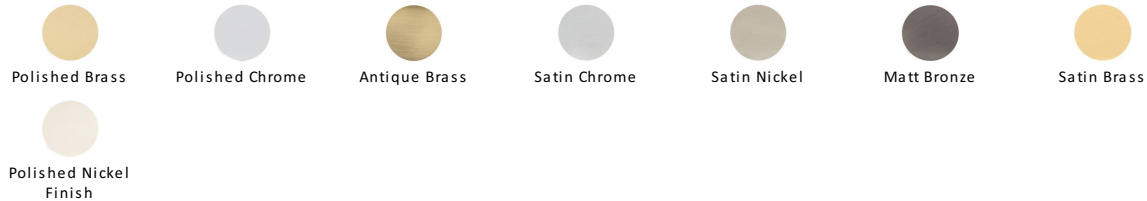

## Waldorf Door Handle on Plate

WAL6530-SB

Heritage Brass Door Handle for Bathroom Waldorf Design Satin Brass finish

<b>Material:</b> Solid Brass	<b>Finish:</b> Satin Brass	<b>Warranty:</b> 10 Year Mechanism
---------------------------------	-------------------------------	---------------------------------------

### Available Finishes

#### Satin Brass

A modern alternative to the traditional polished brass, this attractive brushed texture beautifully mellows and adds warmth to both a traditional and a soft contemporary décor.