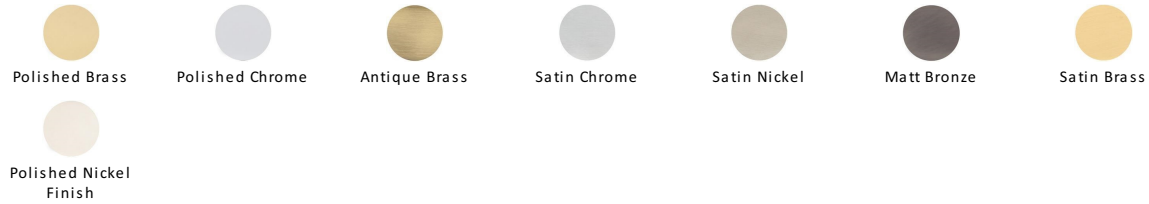

Waldorf Door Handle on Plate

WAL6530-PNF

Heritage Brass Door Handle for Bathroom Waldorf Design Polished Nickel finish

Material:
Solid Brass

Finish:
Polished Nickel Finish

Warranty:
10 Year Mechanism

Available Finishes

About the Finish

Polished Nickel Finish

With its subtle golden hue this is a mellow alternative to polished chrome. The finish is not coated and will oxidise naturally. If not regularly buffed with a soft cloth this finish will subtly change over time by taking on an aged patina.