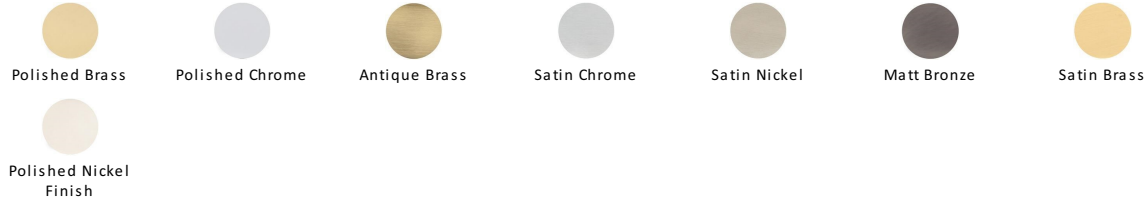

## Waldorf Door Handle on Plate

WAL6530-AT

Heritage Brass Door Handle for Bathroom Waldorf Design Antique finish

**Material:**  
Solid Brass

**Finish:**  
Antique Brass

**Warranty:**  
10 Year Mechanism

### Available Finishes