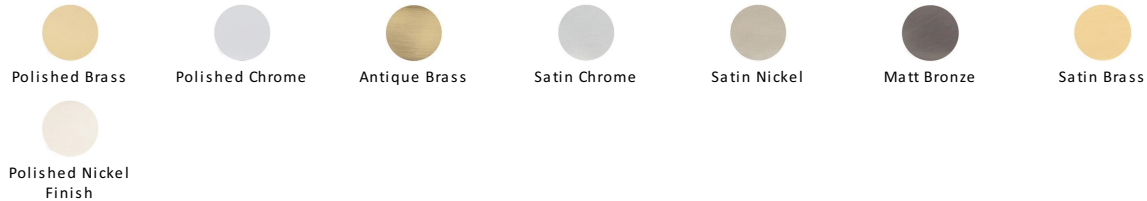

Waldorf Door Handle on Plate

WAL6500-SC

Heritage Brass Door Handle Lever Lock Waldorf Design Satin Chrome finish

Material: Solid Brass	Finish: Satin Chrome	Warranty: 10 Year Mechanism

Available Finishes