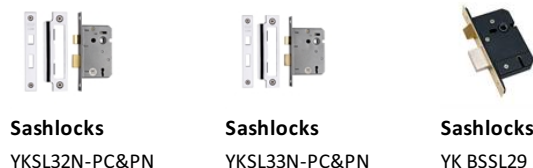

With this product you will also need

Sashlocks
YKSL32N-PC&PN

Sashlocks
YKSL33N-PC&PN

Sashlocks
YK BSSL29