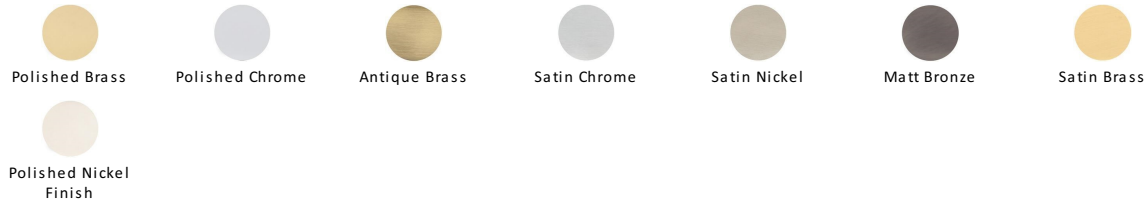

Waldorf Door Handle on Plate

WAL6500-PC

Heritage Brass Door Handle Lever Lock Waldorf Design Polished Chrome finish

Material:
Solid Brass

Finish:
Polished Chrome

Warranty:
10 Year Mechanism

Available Finishes

About the Finish

Polished Chrome

A bold, contemporary finish; low maintenance and easy to clean. The mirror effect reflects light and colour and will complement any colour scheme

Useful Information

- Lever Handle for internal and external doors where locking is required.
- If you are replacing an existing Lever Handle, this Handle will work with a Standard UK Sash Lock
- For new doors you will also need to purchase a Sash Lock in a size to suit your door
- For a 2 1/2" Internal Door Sash Lock purchase a YKSL32N-PC&PN or for a 3" Internal Sash Lock a YKSL33N-PC&PN
- For a 2 1/2" External Door Sash Lock purchase our British Standard Sash Lock YK BSSL29 or for a 3" Lock a YK BSSL39