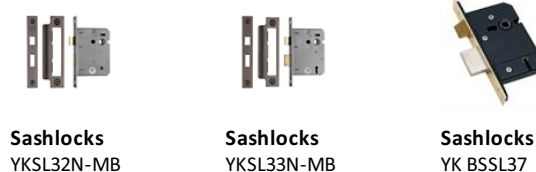

With this product you will also need

Sashlocks
YKSL32N-MB

Sashlocks
YKSL33N-MB

Sashlocks
YK BSSL37