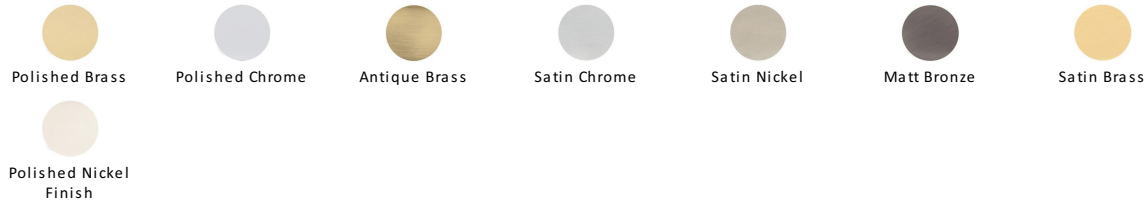

## Waldorf Door Handle on Plate

WAL6500-MB

Heritage Brass Door Handle Lever Lock Waldorf Design Matt Bronze finish

<b>Material:</b> Solid Brass	<b>Finish:</b> Matt Bronze	<b>Warranty:</b> 10 Year Mechanism
---------------------------------	-------------------------------	---------------------------------------

### Available Finishes

#### Matt Bronze

An aged finish on brass creating a vintage appearance, yet one that also looks outstanding in contemporary schemes. Over a period of time the bronze colour will lighten along any edges and surfaces that are frequently touched and create a naturally aged appearance highlighting frequently touched areas and exposing the brass below.