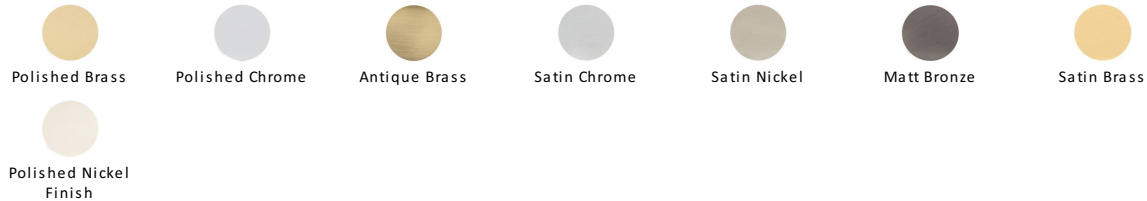

Waldorf Door Handle on Plate

WAL6500-AT

Heritage Brass Door Handle Lever Lock Waldorf Design Antique finish

Material: Solid Brass	Finish: Antique Brass	Warranty: 10 Year Mechanism

Available Finishes