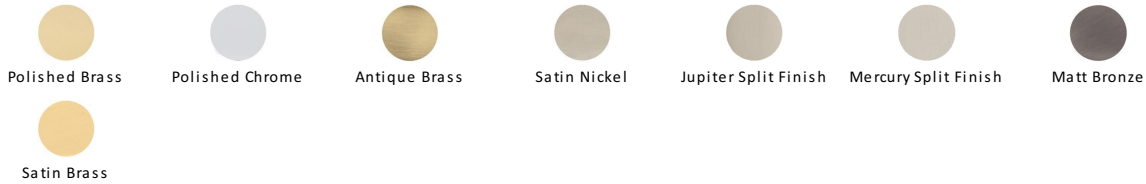

Edwardian Door Handle on Plate

W3227.48-SN

Heritage Brass Door Handle for Euro Profile Plate Edwardian Design Satin Nickel finish

Material: Solid Brass	Finish: Satin Nickel	Warranty: 10 Year Mechanism

Available Finishes