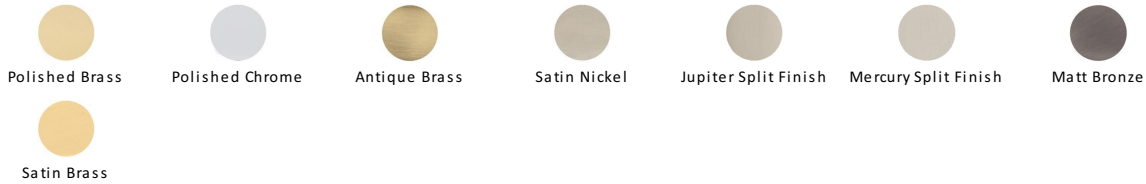

Edwardian Door Handle on Plate

W3227.48-JP

Heritage Brass Door Handle for Euro Profile Plate Edwardian Design Jupiter finish

Material: Solid Brass	Finish: Jupiter Split Finish	Warranty: 10 Year Mechanism
---------------------------------	--	---------------------------------------

Available Finishes

Available Functions

Product Dimensions (All dimensions are in millimeters unless otherwise indicated)

Backplate Length	153	Backplate Width	49	Backplate Projection	10	Lever Length	100
Projection	57						

About the Finish

Jupiter Split Finish

Jupiter [JP] combines Gold Plate with Satin Nickel. These blends of two finishes will appeal to those who like contrast and distinction.

Useful Information

- Lever Handle for internal and external doors where locking is required.
- If you are replacing an existing Lever Handle, this Handle will work with an Euro Profile UK Sash Lock
- For new doors you will also need to purchase an Euro Profile Sash Lock in a size to suit your door
- For a 2 1/2" Door Sash Lock purchase a YKCSLE27.CE or for a 3" Sash Lock a YKCSLE37.CE
- The CTC is 57mm (measurement between the distance of the fixing holes from the spindle to the lock)