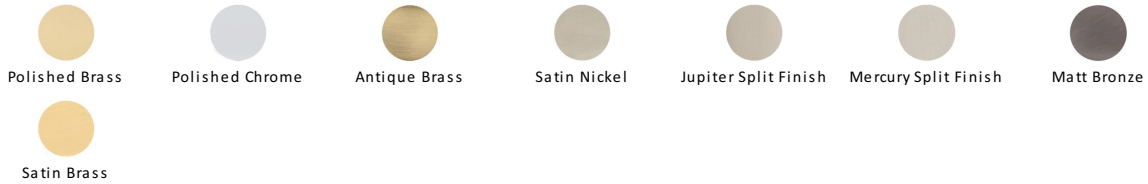

## Edwardian Door Handle on Plate

W3220-SN

Heritage Brass Door Handle for Bathroom Edwardian Design Satin Nickel finish

**Material:**  
Solid Brass

**Finish:**  
Satin Nickel

**Warranty:**  
10 Year Mechanism

### Available Finishes

#### Satin Nickel

With its honeyed grey tone created by brushed nickel plating on brass, this finish closely matches Stainless Steel but offers a warm and subtle alternative which is popular in traditional and modern décors.