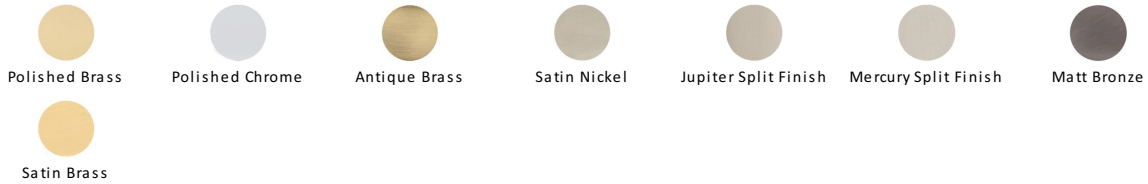

Edwardian Door Handle on Plate

W3220-PB

Heritage Brass Door Handle for Bathroom Edwardian Design Polished Brass finish

Material:
Solid Brass

Finish:
Polished Brass

Warranty:
10 Year Mechanism

Available Finishes

About the Finish

Polished Brass

Warm, mellow with a sense of heritage and comfort this highly polished finish is opulent without being flamboyant. Polished Brass coordinates perfectly with traditional décor.