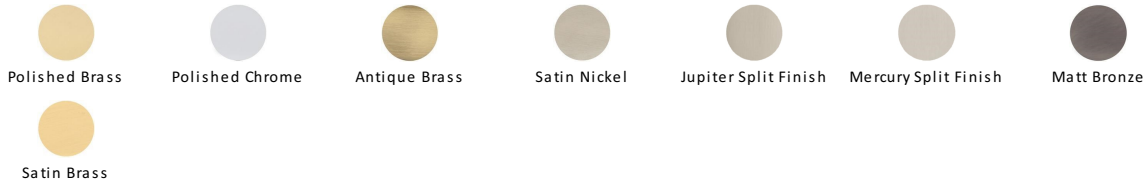

Edwardian Door Handle on Plate

W3220-JP

Heritage Brass Door Handle for Bathroom Edwardian Design Jupiter finish

Material: Solid Brass	Finish: Jupiter Split Finish	Warranty: 10 Year Mechanism
---------------------------------	--	---------------------------------------

Available Finishes

Available Functions

Product Dimensions (All dimensions are in millimeters unless otherwise indicated)

Backplate Length	153	Backplate Width	49	Backplate Projection	10	Lever Length	100
Projection	57						

About the Finish

Jupiter Split Finish

Jupiter [JP] combines Gold Plate with Satin Nickel. These blends of two finishes will appeal to those who like contrast and distinction.

Useful Information

- Bathroom Handle for internal doors where privacy is required
- If you are replacing an existing Bathroom Handle, this Handle will work with a Standard UK Bathroom Lock
- For new doors you will also need to purchase a Bathroom Lock in a size to suit your door
- For a 2 1/2" Bathroom Lock purchase a YKBL2N-SN&SC or for a 3" Bathroom Lock a YKBL3N-SN&SC
- The CTC is 57mm (measurement between the distance of the fixing holes from the spindle to the lock)