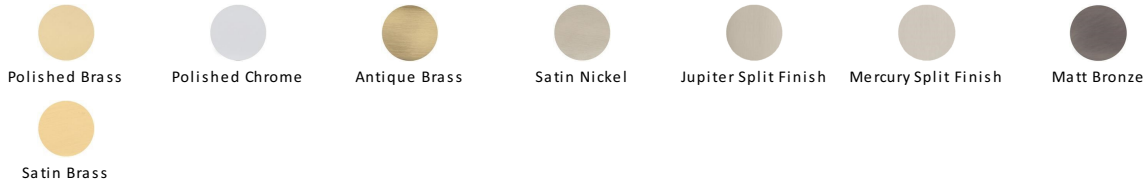

Edwardian Door Handle on Plate

W3220-AT

Heritage Brass Door Handle for Bathroom Edwardian Design Antique finish

Material:
Solid Brass

Finish:
Antique Brass

Warranty:
10 Year Mechanism

Available Finishes

Available Functions

With russet hues and a brass undertone, this variation on brass retains a warm and mellow character but adds age and maturity by highlighting the variance of shades making each piece both alluring and unique.