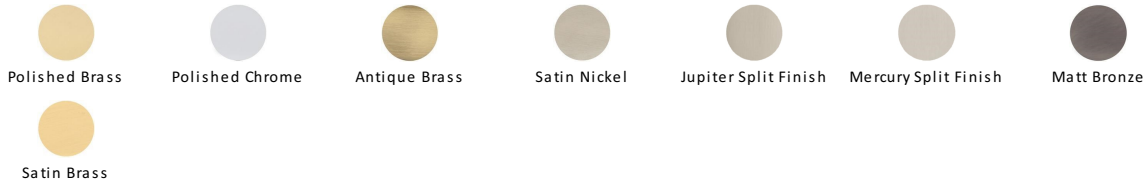

Edwardian Door Handle on Plate

W3213-PB

Heritage Brass Door Handle Lever Latch Edwardian Design Polished Brass finish

Material: Solid Brass	Finish: Polished Brass	Warranty: 10 Year Mechanism

Available Finishes