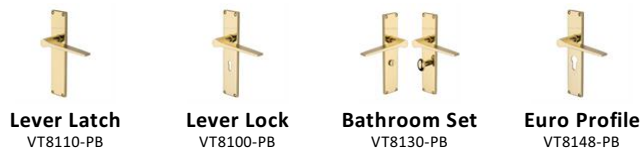

Gio Door Handle on 200mm Plate

VT8110-PB

Heritage Brass Gio Lever Latch Door Handle on 200mm Plate Polished Brass finish

Material:
Solid Brass

Finish:
Polished Brass

Available Finishes

Available Functions

Product Dimensions (All dimensions are in millimeters unless otherwise indicated)

Backplate Length	200	Backplate Width	42	Backplate Projection	8	Lever Length	125
Projection	57						

About the Finish

Polished Brass

Warm, mellow with a sense of heritage and comfort this highly polished finish is opulent without being flamboyant. Polished Brass coordinates perfectly with traditional décor.

Useful Information

- Lever Handle for internal doors where locking is not required
- If you are replacing an existing Lever Handle, this Handle will work with a Standard UK Tubular Latch
- For new doors you will also need to purchase a Tubular Latch in a size to suit your door
- For a 2 1/2" Tubular Latch purchase a YKTL2N-PB or for a 3" Tubular Latch a YKTL3N-PB