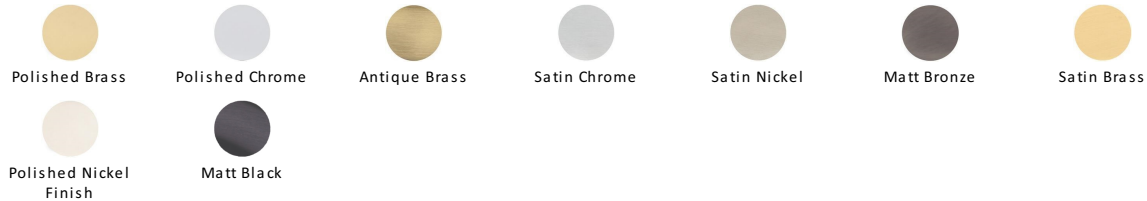

## Victoria Door Knob on Rose

V980-SN

Heritage Brass Mortice Knob on Rose Victoria Design Satin Nickel finish

**Material:**  
Solid Brass

**Finish:**  
Satin Nickel

**Warranty:**  
10 Year Mechanism

### Available Finishes

### About the Finish

#### Satin Nickel

With its honeyed grey tone created by brushed nickel plating on brass, this finish closely matches Stainless Steel but offers a warm and subtle alternative which is popular in traditional and modern décors.