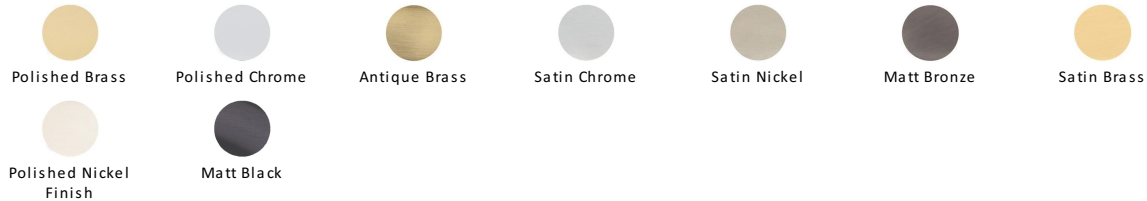

Victoria Door Knob on Rose

V980-SN

Heritage Brass Mortice Knob on Rose Victoria Design Satin Nickel finish

Material:	Finish:	Warranty:
Solid Brass	Satin Nickel	10 Year Mechanism

Available Finishes

Product Dimensions (All dimensions are in millimeters unless otherwise indicated)

Projection 67 **Maximum Diameter** 56

About the Finish

Satin Nickel

With its honeyed grey tone created by brushed nickel plating on brass, this finish closely matches Stainless Steel but offers a warm and subtle alternative which is popular in traditional and modern décors.