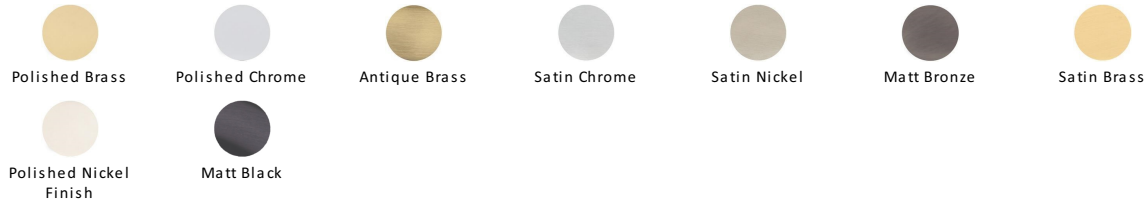

Victoria Door Knob on Rose

V980-SC

Heritage Brass Mortice Knob on Rose Victoria Design Satin Chrome finish

Material: Solid Brass	Finish: Satin Chrome	Warranty: 10 Year Mechanism
---------------------------------	--------------------------------	---------------------------------------

Available Finishes

Product Dimensions (All dimensions are in millimeters unless otherwise indicated)

Projection 67 **Maximum Diameter** 56

About the Finish

Satin Chrome

The brush marks of satin chrome will appeal to those who favour an industrial yet contemporary chrome finish. Satin Chrome Finish is also less prone to finger marks than polished chrome.