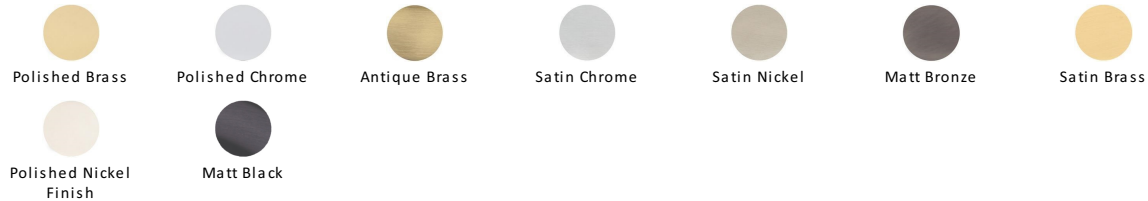

Victoria Door Knob on Rose

V980-SC

Heritage Brass Mortice Knob on Rose Victoria Design Satin Chrome finish

Material:	Finish:	Warranty:
Solid Brass	Satin Chrome	10 Year Mechanism

Available Finishes

Product Dimensions (All dimensions are in millimeters unless otherwise indicated)

Projection 70 **Maximum Diameter** 57

About the Finish

Satin Chrome

The brush marks of satin chrome will appeal to those who favour an industrial yet contemporary chrome finish. Satin Chrome Finish is also less prone to finger marks than polished chrome.