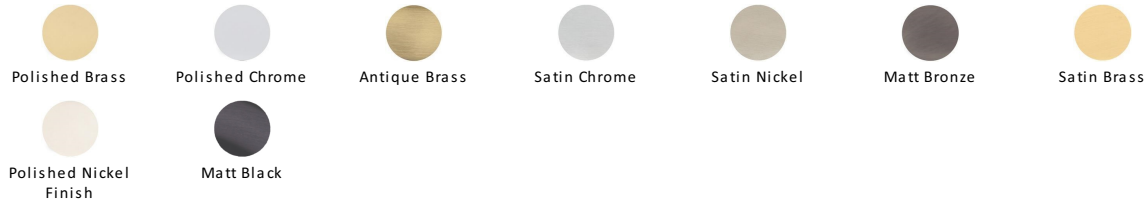

Victoria Door Knob on Rose

V980-SB

Heritage Brass Mortice Knob on Rose Victoria Design Satin Brass finish

Material: Solid Brass	Finish: Satin Brass	Warranty: 10 Year Mechanism
---------------------------------	-------------------------------	---------------------------------------

Available Finishes

Product Dimensions (All dimensions are in millimeters unless otherwise indicated)

Projection 70 **Maximum Diameter** 57

About the Finish

Satin Brass

A modern alternative to the traditional polished brass, this attractive brushed texture beautifully mellows and adds warmth to both a traditional and a soft contemporary décor.