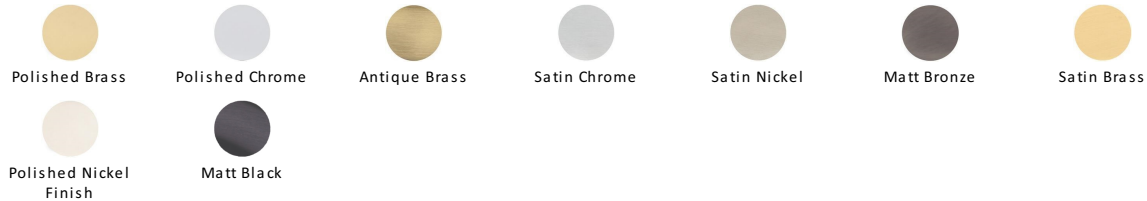

Victoria Door Knob on Rose

V980-PNF

Heritage Brass Mortice Knob on Rose Victoria Design Polished Nickel finish

Material:
Solid Brass

Finish:
Polished Nickel Finish

Warranty:
10 Year Mechanism

Available Finishes

Product Dimensions (All dimensions are in millimeters unless otherwise indicated)

Projection 67 **Maximum Diameter** 56

About the Finish

Polished Nickel Finish

With its subtle golden hue this is a mellow alternative to polished chrome. The finish is not coated and will oxidise naturally. If not regularly buffed with a soft cloth this finish will subtly change over time by taking on an aged patina.