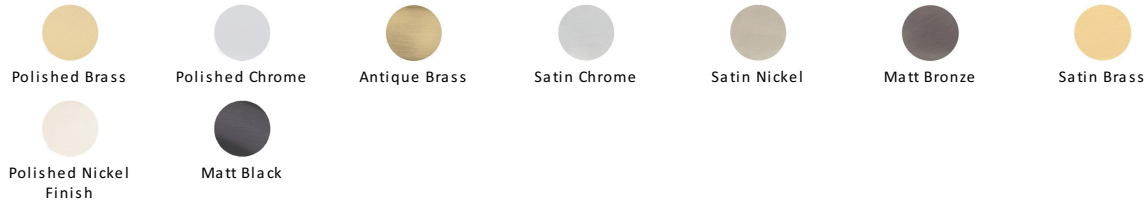

Victoria Door Knob on Rose

V980-PNF

Heritage Brass Mortice Knob on Rose Victoria Design Polished Nickel finish

Material: Solid Brass	Finish: Polished Nickel Finish	Warranty: 10 Year Mechanism

Available Finishes

Product Dimensions (All dimensions are in millimeters unless otherwise indicated)

Projection	70	Maximum Diameter	57

About the Finish

Polished Nickel Finish

With its subtle golden hue this is a mellow alternative to polished chrome. The finish is not coated and will oxidise naturally. If not regularly buffed with a soft cloth this finish will subtly change over time by taking on an aged patina.

Useful Information

- Knob for internal doors where locking is not required
- This doorknob is unsprung
- If you are replacing an existing Door Knob, this Knob will work with a Heavy Duty UK Tubular Latch
- For new doors you will also need to purchase a Tubular Latch our reference YKAL3-PC&PN

Box Contains

- 1 pair of Mortice Knobs
- 1 x spindle
- All fixing screws and fasteners

With this product you will also need

Tubular Latches
YKTL3N-PC&PN