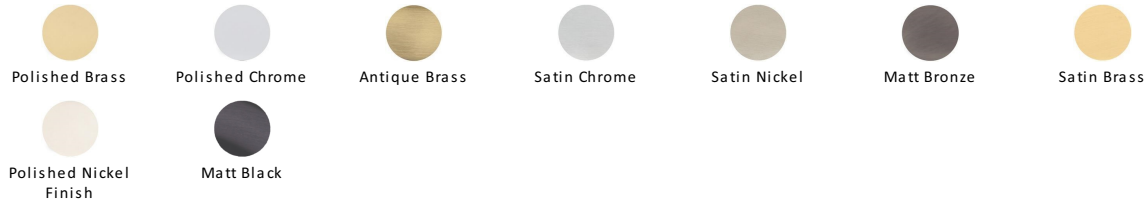

Victoria Door Knob on Rose

V980-PC

Heritage Brass Mortice Knob on Rose Victoria Design Polished Chrome finish

Material: Solid Brass	Finish: Polished Chrome	Warranty: 10 Year Mechanism
---------------------------------	-----------------------------------	---------------------------------------

Available Finishes

Product Dimensions (All dimensions are in millimeters unless otherwise indicated)

Projection 67 **Maximum Diameter** 56

About the Finish

Polished Chrome

A bold, contemporary finish; low maintenance and easy to clean. The mirror effect reflects light and colour and will complement any colour scheme