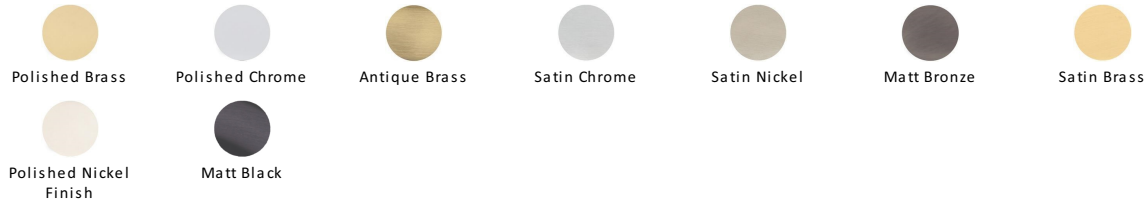

Victoria Door Knob on Rose

V980-PB

Heritage Brass Mortice Knob on Rose Victoria Design Polished Brass finish

Material: Solid Brass	Finish: Polished Brass	Warranty: 10 Year Mechanism
---------------------------------	----------------------------------	---------------------------------------

Available Finishes

Product Dimensions (All dimensions are in millimeters unless otherwise indicated)

Projection 67 **Maximum Diameter** 56

About the Finish

Polished Brass

Warm, mellow with a sense of heritage and comfort this highly polished finish is opulent without being flamboyant. Polished Brass coordinates perfectly with traditional décor.