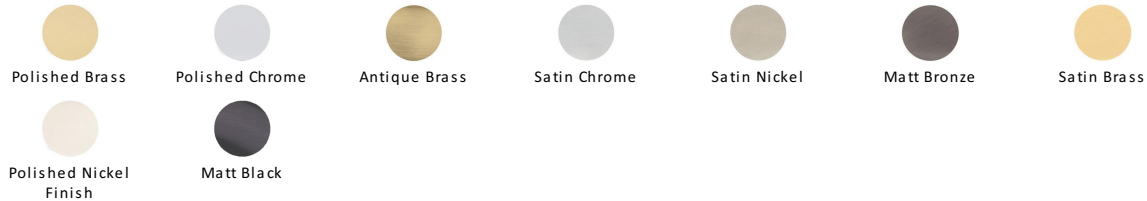

## Victoria Door Knob on Rose

V980-MB

Heritage Brass Mortice Knob on Rose Victoria Design Matt Bronze finish

<b>Material:</b> Solid Brass	<b>Finish:</b> Matt Bronze	<b>Warranty:</b> 10 Year Mechanism
---------------------------------	-------------------------------	---------------------------------------

### Available Finishes

### About the Finish

#### Matt Bronze

An aged finish on brass creating a vintage appearance, yet one that also looks outstanding in contemporary schemes. Over a period of time the bronze colour will lighten along any edges and surfaces that are frequently touched and create a naturally aged appearance highlighting frequently touched areas and exposing the brass below.