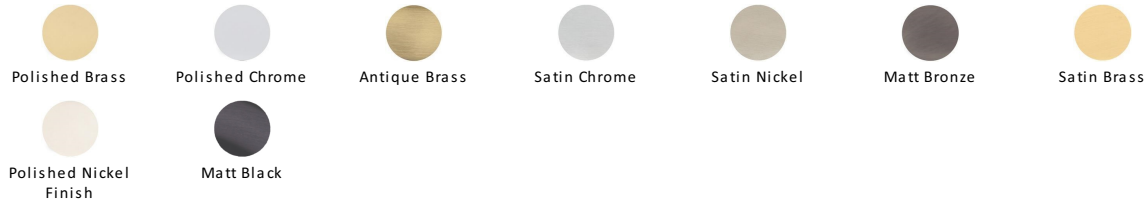

Victoria Door Knob on Rose

V980-AT

Heritage Brass Mortice Knob on Rose Victoria Design Antique finish

Material: Solid Brass	Finish: Antique Brass	Warranty: 10 Year Mechanism
---------------------------------	---------------------------------	---------------------------------------

Available Finishes

Product Dimensions (All dimensions are in millimeters unless otherwise indicated)

Projection 67 **Maximum Diameter** 56

About the Finish

Antique Brass

With russet hues and a brass undertone, this variation on brass retains a warm and mellow character but adds age and maturity by highlighting the variance of shades making each piece both alluring and unique.