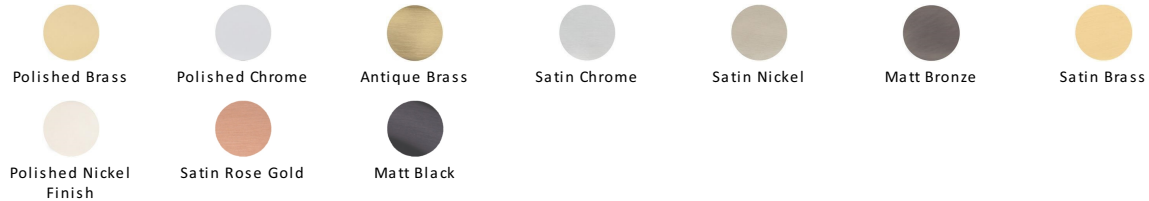

## Reeded Cabinet Knob

V974 38-PC

Heritage Brass Cabinet Knob Reeded Design 38mm Polished Chrome finish

**Material:**  
Solid Brass

**Finish:**  
Polished Chrome

### Available Finishes

### Available Sizes

#### Polished Chrome

A bold, contemporary finish; low maintenance and easy to clean. The mirror effect reflects light and colour and will complement any colour scheme