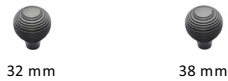

Product Dimensions (All dimensions are in millimeters unless otherwise indicated)

Projection	45	Maximum Diameter	38	Base	15

About the Finish

Matt Bronze

An aged finish on brass creating a vintage appearance, yet one that also looks outstanding in contemporary schemes. Over a period of time the bronze colour will lighten along any edges and surfaces that are frequently touched and create a naturally aged appearance highlighting frequently touched areas and exposing the brass below.

Box Contains

- 1 x Cabinet Knob
- All fixing screws and fasteners