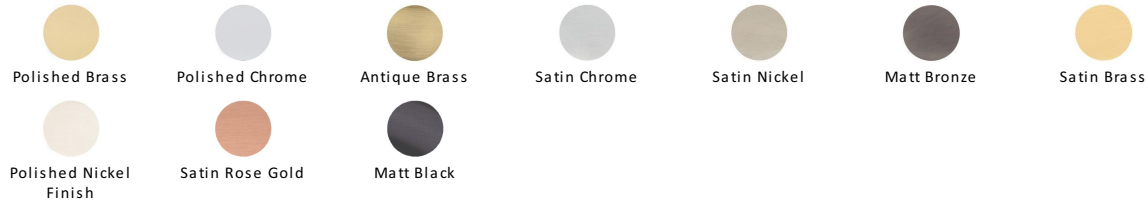

Reeded Cabinet Knob

V974 32-SB

Heritage Brass Cabinet Knob Reeded Design 32mm Satin Brass finish

Material:

Solid Brass

Finish:

Satin Brass

Available Finishes

About the Finish

Satin Brass

A modern alternative to the traditional polished brass, this attractive brushed texture beautifully mellows and adds warmth to both a traditional and a soft contemporary décor.