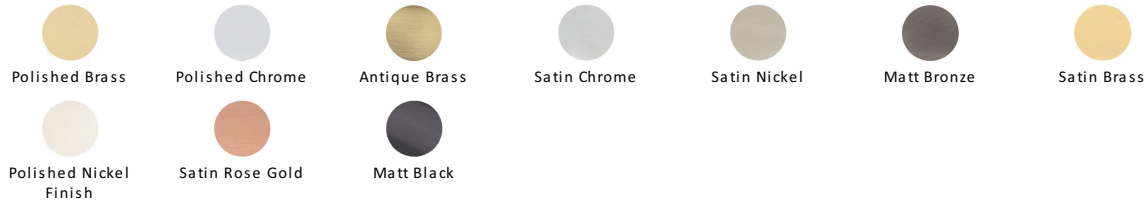

## Reeded Cabinet Knob

V974 32-MB

Heritage Brass Cabinet Knob Reeded Design 32mm Matt Bronze finish

**Material:**  
Solid Brass

**Finish:**  
Matt Bronze

### Available Finishes

#### Matt Bronze

An aged finish on brass creating a vintage appearance, yet one that also looks outstanding in contemporary schemes. Over a period of time the bronze colour will lighten along any edges and surfaces that are frequently touched and create a naturally aged appearance highlighting frequently touched areas and exposing the brass below.