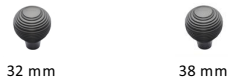

## Reeded Cabinet Knob

V974 32-MB

Heritage Brass Cabinet Knob Reeded Design 32mm Matt Bronze finish

**Material:**  
Solid Brass

**Finish:**  
Matt Bronze

### Available Sizes

32 mm

38 mm