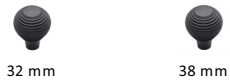

Reeded Cabinet Knob

V974 32-BKMT

Heritage Brass Cabinet Knob Reeded Design 32mm Matt Black finish

Material:
Solid Brass

Finish:
Matt Black

Available Finishes

Available Sizes

Product Dimensions (All dimensions are in millimeters unless otherwise indicated)

Projection	40	Maximum Diameter	32	Base	12
-------------------	----	-------------------------	----	-------------	----

About the Finish

Matt Black

A matt black powder coating is applied over Solid Brass to create our distinctive Matt Black contemporary look.