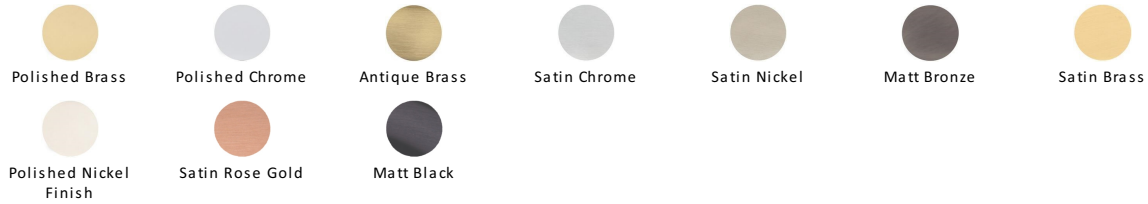

## Reeded Cabinet Knob with Base

V973 38-SRG

Heritage Brass Cabinet Knob Reeded Design 38mm Satin Rose Gold finish

**Material:**  
Solid Brass

**Finish:**  
Satin Rose Gold

### Available Finishes

### Available Sizes