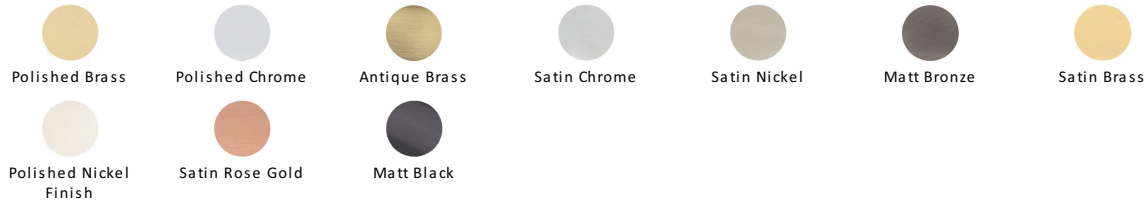

Reeded Cabinet Knob with Base

V973 38-BKMT

Heritage Brass Cabinet Knob Reeded Design 38mm Matt Black finish

Material:
Solid Brass

Finish:
Matt Black

Available Finishes

Available Sizes

Product Dimensions (All dimensions are in millimeters unless otherwise indicated)

Projection	48	Maximum Diameter	38	Base	38
-------------------	----	-------------------------	----	-------------	----

About the Finish

Matt Black

A matt black powder coating is applied over Solid Brass to create our distinctive Matt Black contemporary look.