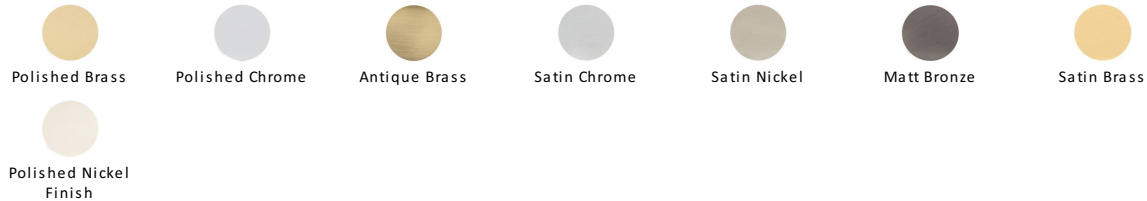

## Reeded Mortice Door Knob on Rose

V971-SC

Heritage Brass Mortice Knob on Rose Reeded Design Satin Chrome finish

<b>Material:</b> Solid Brass	<b>Finish:</b> Satin Chrome	<b>Warranty:</b> 10 Year Mechanism
---------------------------------	--------------------------------	---------------------------------------

### Available Finishes

### About the Finish

#### Satin Chrome

The brush marks of satin chrome will appeal to those who favour an industrial yet contemporary chrome finish. Satin Chrome Finish is also less prone to finger marks than polished chrome.