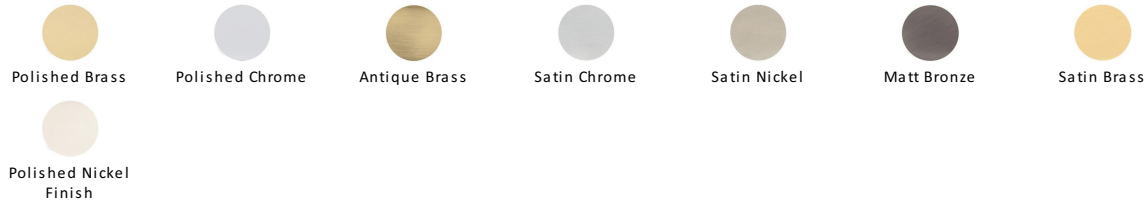

Reeded Mortice Door Knob on Rose

V971-MB

Heritage Brass Mortice Knob on Rose Reeded Design Matt Bronze finish

Material: Solid Brass	Finish: Matt Bronze	Warranty: 10 Year Mechanism
---------------------------------	-------------------------------	---------------------------------------

Available Finishes

Product Dimensions (All dimensions are in millimeters unless otherwise indicated)

Projection 89 **Maximum Diameter** 60

About the Finish

Matt Bronze

An aged finish on brass creating a vintage appearance, yet one that also looks outstanding in contemporary schemes. Over a period of time the bronze colour will lighten along any edges and surfaces that are frequently touched and create a naturally aged appearance highlighting frequently touched areas and exposing the brass below.