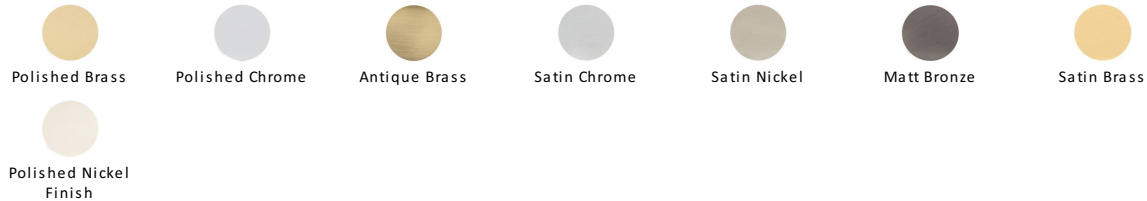

Reeded Mortice Door Knob on Rose

V971-AT

Heritage Brass Mortice Knob on Rose Reeded Design Antique finish

Material: Solid Brass	Finish: Antique Brass	Warranty: 10 Year Mechanism
---------------------------------	---------------------------------	---------------------------------------

Available Finishes

Product Dimensions (All dimensions are in millimeters unless otherwise indicated)

Projection 89 **Maximum Diameter** 60

About the Finish

Antique Brass

With russet hues and a brass undertone, this variation on brass retains a warm and mellow character but adds age and maturity by highlighting the variance of shades making each piece both alluring and unique.