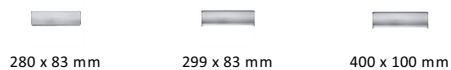

Brass Interior Letterflap

V860 299-SC

Heritage Brass Interior Letterflap 11 3/4" x 3 1/2" Satin Chrome finish

Material:
Solid Brass**Finish:**
Satin Chrome

Available Finishes

Available Sizes

Product Dimensions (All dimensions are in millimeters unless otherwise indicated)

Backplate 299 x 83

About the Finish

Satin Chrome

The brush marks of satin chrome will appeal to those who favour an industrial yet contemporary chrome finish. Satin Chrome Finish is also less prone to finger marks than polished chrome.