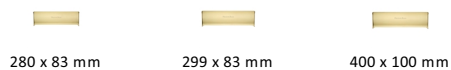

Brass Interior Letterflap

V860 299-SB

Heritage Brass Interior Letterflap 11 3/4" x 3 1/2" Satin Brass finish

Material:
Solid Brass

Finish:
Satin Brass

Available Finishes

Available Sizes

Product Dimensions (All dimensions are in millimeters unless otherwise indicated)

Backplate 299 x 83

About the Finish

Satin Brass

A modern alternative to the traditional polished brass, this attractive brushed texture beautifully mellows and adds warmth to both a traditional and a soft contemporary décor.

Useful Information

- V860 299 is suitable for letterplates up to 12"

Box Contains

- 1 x Letterflap
- All fixing screws and fasteners