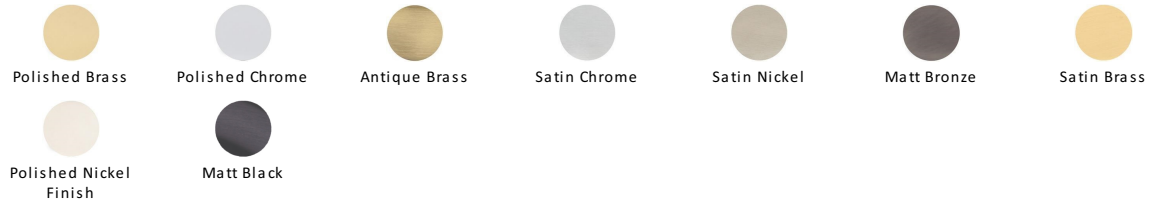

## Brass Interior Letterflap

V860 299-PNF

Heritage Brass Interior Letterflap 11 3/4" x 3 1/2" Polished Nickel finish

**Material:**  
Solid Brass

**Finish:**  
Polished Nickel Finish

### Available Finishes

### Available Sizes

#### Polished Nickel Finish

With its subtle golden hue this is a mellow alternative to polished chrome. The finish is not coated and will oxidise naturally. If not regularly buffed with a soft cloth this finish will subtly change over time by taking on an aged patina.