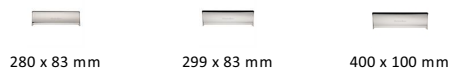

## Brass Interior Letterflap

V860 299-PNF

Heritage Brass Interior Letterflap 11 3/4" x 3 1/2" Polished Nickel finish

**Material:**  
Solid Brass

**Finish:**  
Polished Nickel Finish

### Product Dimensions (All dimensions are in millimeters unless otherwise indicated)

**Backplate** 299 x 83