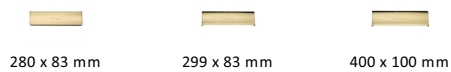

Brass Interior Letterflap

V860 299-PB

Heritage Brass Interior Letterflap 11 3/4" x 3 1/2" Polished Brass finish

Material:
Solid Brass

Finish:
Polished Brass

Available Finishes

Available Sizes

280 x 83 mm

299 x 83 mm

400 x 100 mm

Product Dimensions (All dimensions are in millimeters unless otherwise indicated)

Backplate 299 x 83

About the Finish

Polished Brass

Warm, mellow with a sense of heritage and comfort this highly polished finish is opulent without being flamboyant. Polished Brass coordinates perfectly with traditional décor.

Useful Information

- V860 299 is suitable for letterplates up to 12"

Box Contains

- 1 x Letterflap
- All fixing screws and fasteners