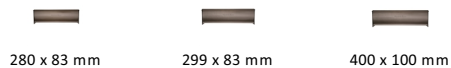

Brass Interior Letterflap

V860 299-MB

Heritage Brass Interior Letterflap 11 3/4" x 3 1/2" Matt Bronze finish

Material:
Solid Brass

Finish:
Matt Bronze

Available Finishes

Available Sizes

Product Dimensions (All dimensions are in millimeters unless otherwise indicated)

Backplate 299 x 83

About the Finish

Matt Bronze

An aged finish on brass creating a vintage appearance, yet one that also looks outstanding in contemporary schemes. Over a period of time the bronze colour will lighten along any edges and surfaces that are frequently touched and create a naturally aged appearance highlighting frequently touched areas and exposing the brass below.

Useful Information

- V860 299 is suitable for letterplates up to 12"

Box Contains

- 1 x Letterflap
- All fixing screws and fasteners