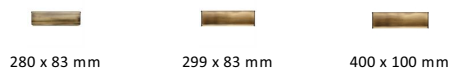

Brass Interior Letterflap

V860 299-AT

Heritage Brass Interior Letterflap 11 3/4" x 3 1/2" Antique finish

Material:
Solid Brass

Finish:
Antique Brass

Available Finishes

Available Sizes

Product Dimensions (All dimensions are in millimeters unless otherwise indicated)

Backplate 299 x 83

About the Finish

Antique Brass

With russet hues and a brass undertone, this variation on brass retains a warm and mellow character but adds age and maturity by highlighting the variance of shades making each piece both alluring and unique.