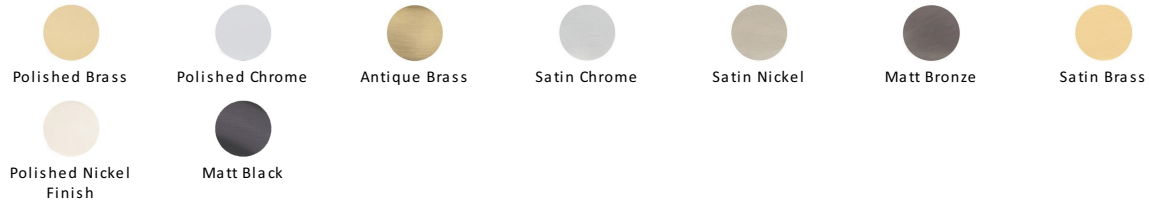

Brass Interior Letterflap

V860 280-PC

Heritage Brass Interior Letterflap 11" x 3 3/4" Polished Chrome finish

Material:
Solid Brass

Finish:
Polished Chrome

Available Finishes

Available Sizes

Product Dimensions (All dimensions are in millimeters unless otherwise indicated)

Backplate 280 x 83

About the Finish

Polished Chrome

A bold, contemporary finish; low maintenance and easy to clean. The mirror effect reflects light and colour and will complement any colour scheme

Useful Information