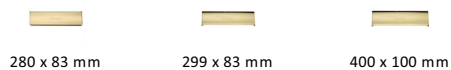

## Brass Interior Letterflap

V860 280-PB

Heritage Brass Interior Letterflap 11" x 3 3/4" Polished Brass finish

**Material:**  
Solid Brass

**Finish:**  
Polished Brass

### Available Sizes

280 x 83 mm

299 x 83 mm

400 x 100 mm

### Product Dimensions (All dimensions are in millimeters unless otherwise indicated)

**Backplate**                      280 x 83